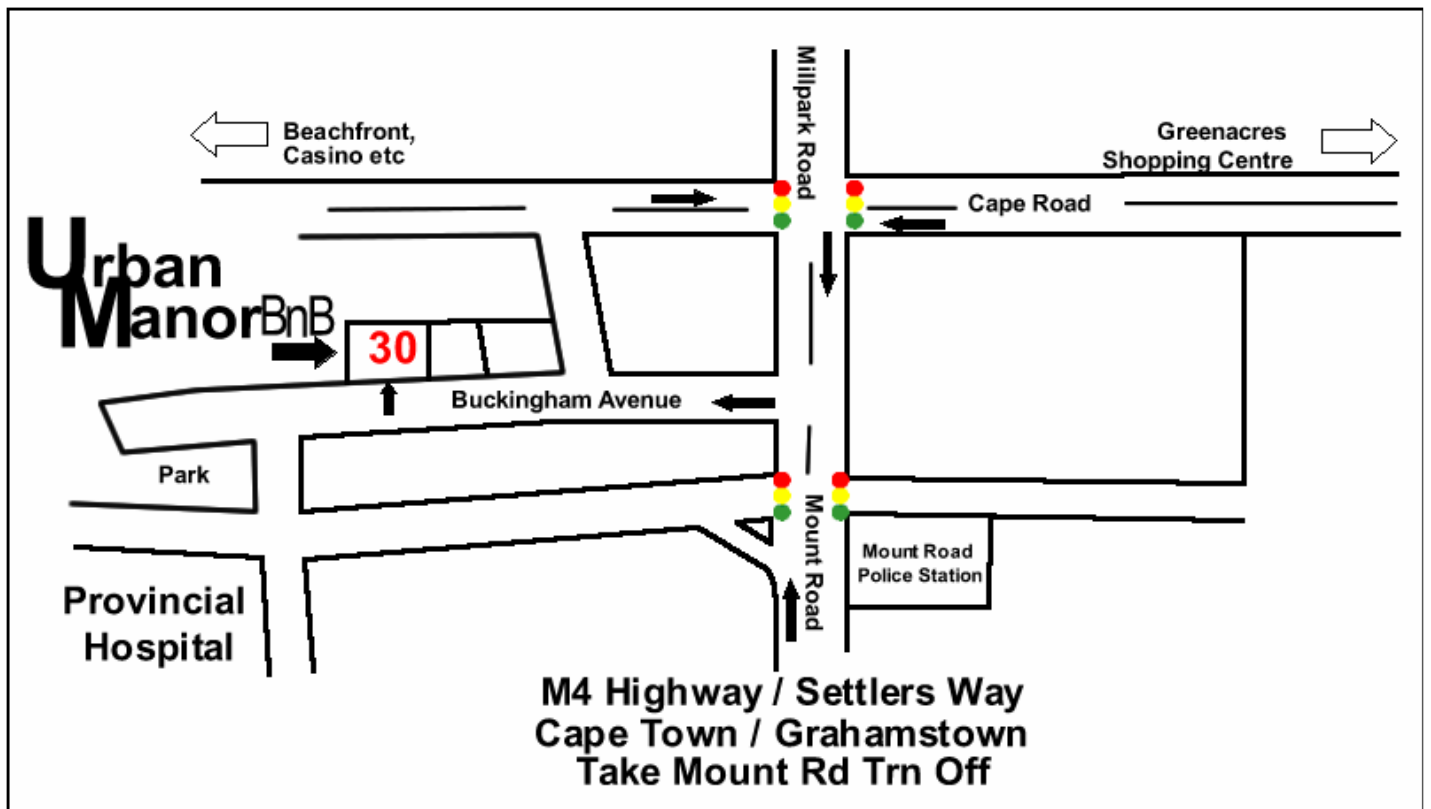

URBAN MANOR BnB - LOCATION

Directions :

From either Cape Town or Grahamstown take the M4 freeway (Settlers Way) towards town. Take the Mount Road turn off and turn left into Buckingham Avenue just past the third set of traffic lights.

Address :

30 Buckingham Avenue, Mount Croix, Port Elizabeth.

Contact Details

Telephone : 041 373 7824
Cell : 074 842 2687
Fax : 041 373 7824
Email : yharrison@mweb.co.za